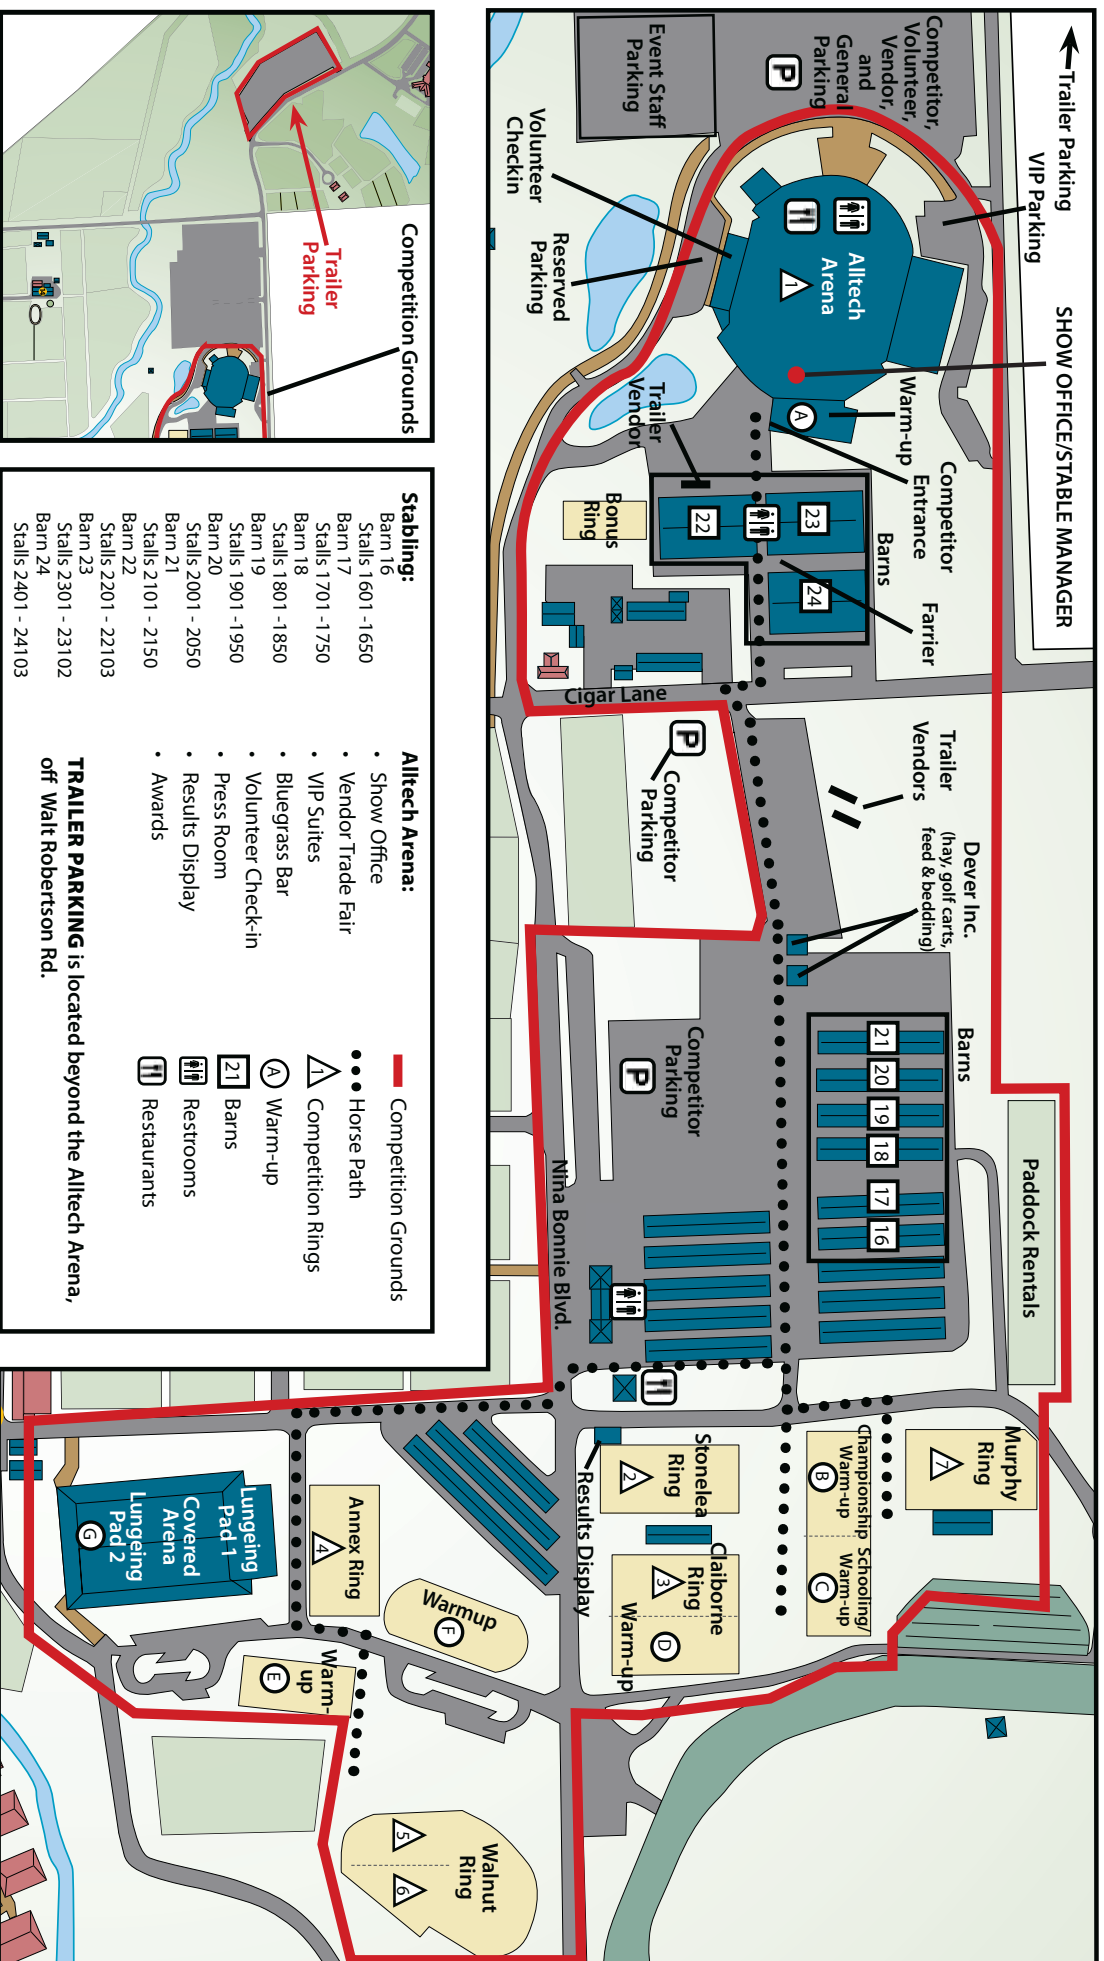

Competition Grounds Map

Stabling:

- Barn 16
- Stalls 1601 - 1650
- Barn 17
- Stalls 1701 - 1750
- Barn 18
- Stalls 1801 - 1850
- Barn 19
- Stalls 1901 - 1950
- Barn 20
- Stalls 2001 - 2050
- Barn 21
- Stalls 2101 - 2150
- Barn 22
- Stalls 2201 - 22103
- Barn 23
- Stalls 2301 - 23102
- Barn 24
- Stalls 2401 - 24103

Alltech Arena:

- Show Office
- Vendor Trade Fair
- VIP Suites
- Bluegrass Bar
- Volunteer Check-in
- Press Room
- Results Display
- Awards

Legend:

- Competition Grounds
- Horse Path
- △ Competition Rings
- Ⓐ Warm-up
- 21 Bams
- Ⓜ Restrooms
- Ⓜ Restaurants

TRAILER PARKING is located beyond the Alltech Arena, off Walt Robertson Rd.

Schooling hours, see schooling schedule posted on horseshowoffice.com, usdf.org/usdressagefinals, and outside the show office.