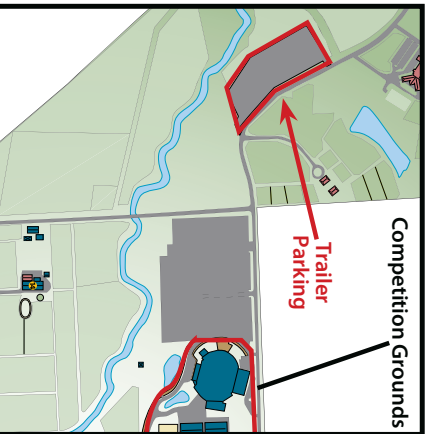

Competition Grounds Map

Stabling:

- Barn 16
- Stalls 1601 - 1650
- Barn 17
- Stalls 1701 - 1750
- Barn 18
- Stalls 1801 - 1850
- Barn 19
- Stalls 1901 - 1950
- Barn 20
- Stalls 2001 - 2050
- Barn 21
- Stalls 2101 - 2150
- Barn 22
- Stalls 2201 - 22103
- Barn 23
- Stalls 2301 - 23102
- Barn 24
- Stalls 2401 - 24103

Alltech Arena:

- Show Office
- Vendor Trade Fair
- VIP Suites
- Bluegrass Bar
- Volunteer Check-in
- Press Room
- Results Display
- Awards

Legend:

- Competition Grounds
- Horse Path
- △ Competition Rings
- Ⓐ Warm-up
- 21 Bams
- Ⓜ Restrooms
- Ⓜ Restaurants

TRAILER PARKING is located beyond the Alltech Arena, off Walt Robertson Rd.

Schooling hours, see schooling schedule posted on horseshowoffice.com, usdf.org/usdressagefinals, and outside the show office.